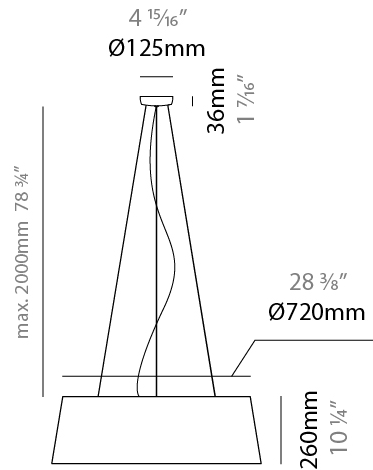

DRUM SUSPENSION

D111064- _____

base number   Finish Options   Finish Options

1. To build a product code in our configurator select the specify button on the base model # product page
2. To build a manual product code on this datasheet choose from the options listed below in blue font and add the suffix to the base model #

GENERAL

Series: Drum
Brand: Ole
Division: Design
Mounting Type: Suspension
Mounting Location: Ceiling
Subcategory: Up/Down Light

PHYSICAL

Shape: Drum
Diameter (mm): 800
Diameter (in): 31 1/2
Height (mm): 260
Height (in): 10 1/4
Max. Overall Height (mm): 2260
Max. Overall Height (in): 89
Light Distribution: Direct / Indirect
Weight (kg): 4.6
Weight (lbs): 10.12
Fixture Finish: BEI / BLK / BLU / COG / DGN / GRY / MRN / MOC / MUS / OLV / SIL / STN / TER / WHI
Holder Finish: BLK
Fixture Material: Fabric Cord / Metal
Cable Details: 2000mm Cable
Upon Request: Other fabric cord colors available upon request (see downloadable finish chart)

ELECTRICAL

Number of Lamps: 4
Lamp Type: LED Retrofit
Lamp Shape: A19
Bulb Included: Bulb Not Included
Max. Wattage Per Lamp (W): 15
Lamp Base: E26
Input Voltage (V): 120
Upon Request: 277Vac / GU24

LED

OPTICAL

RATINGS AND CERTIFICATIONS

Certified By: Certified for North American Standards
IP rating: IP20

Ø800mm 31 1/2"